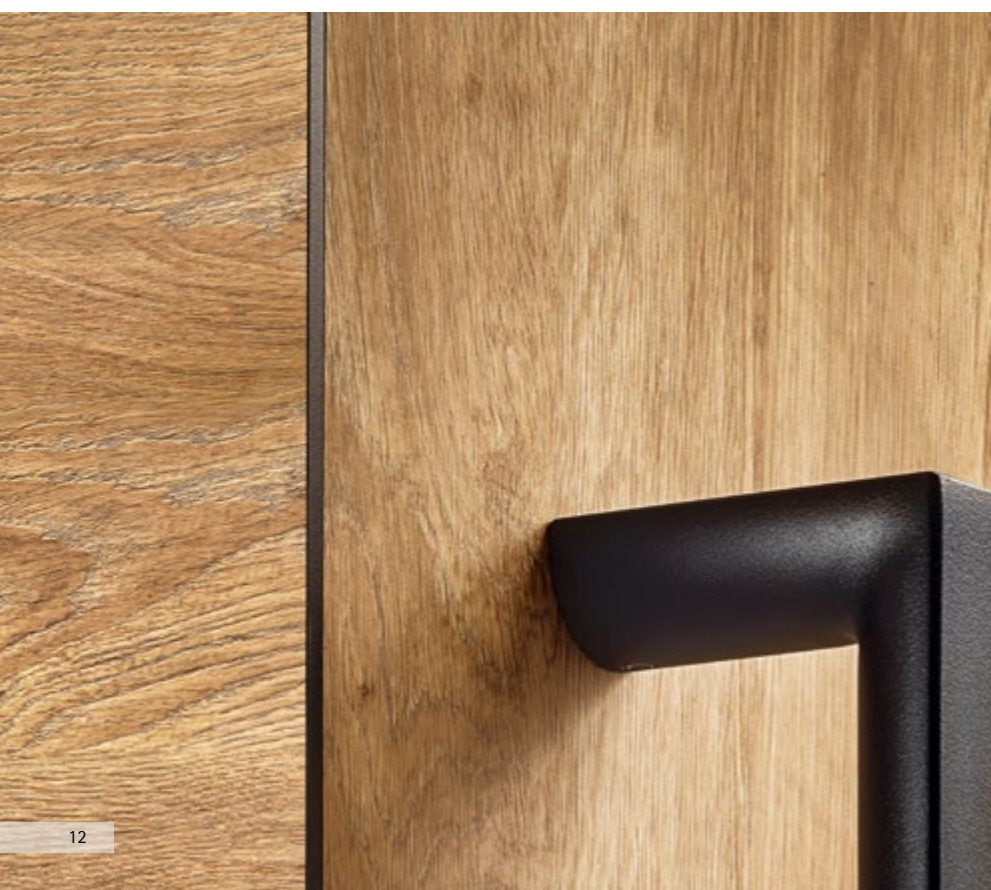

**Denara 02 left** | glazed  
 colour of frame and handle area anthracite grey  
 design area grey aluminium  
 satinato white glazing  
 with integrated handle HA 289  
 matt brushed stainless steel

**Denara 02** left | glazed  
colour of frame and design area anthracite grey  
handle area Oak amber  
clear glazing  
with integrated handle HA 289  
black