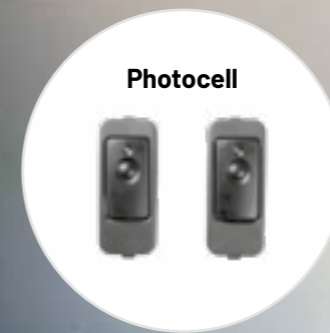

Strength comes from within

We believe: It's the inner values that matter most! The Marantec openers' ingenious, flexible technology, as well as our accessories, lift doors weighing up to 220kg and up to six metres wide, irrespective of whether they are single or double-walled sectional doors, up-and-over doors, overhead doors or canopy doors.

With Marantec's solutions, you choose powerful, reliable openers, combined with safe, convenient operation. If desired, battery operation and a solar module provide you with independence. The systems are convenient to operate, using the wall-mounted push button and hand transmitter.