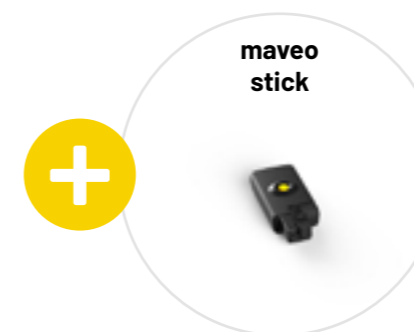

A scanner for secure package drop-offs

Warning: practical! With maveo, the future has already arrived. However you intend to use your garage, maveo helps you. The maveo scanner transforms your garage into a secure drop-off point for packages.

Dropping off your packages is now this easy: Enter the tracking number into the maveo app. The courier or parcel carrier scans the delivery using the maveo scanner. The garage door opens, your package can be dropped off, and the door automatically closes again after a few seconds. And the best thing: In the maveo app you

can see when the scanner was used and therefore when your package was delivered.

The maveo scanner can not only scan packages: It also reads barcodes and QR codes meeting industrial standards. It can therefore also be used for convenient, secure access solutions.

The products

maveo scanner – transform your garage into a package station

With the maveo scanner starter bundle for Marantec door openers, you transform your garage into a secure drop-off point for your online orders.

The starter bundle includes the maveo box, the maveo stick plus the maveo scanner –

you are equipped to transform your garage into your personal parcel station. You also need: a free socket, Wi-Fi in your garage, as well as a smartphone on which you can install the maveo app.

maveo stick for smart control of an additional door

With the maveo stick, you can expand your maveo system to include an additional door, and therefore control additional Marantec openers – without the need for an external power source.