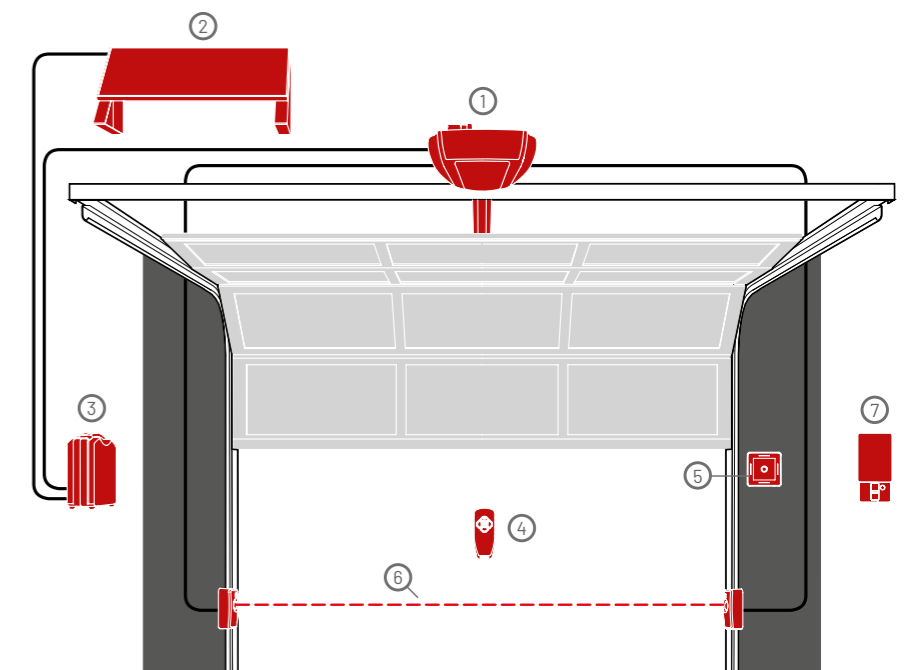

- ① Garage door opener including rail
- ② Solar module (only for Comfort 260 accu)
- ③ Battery backup
- ④ Radio hand transmitter
- ⑤ Radio push button
- ⑥ Photocells
- ⑦ Radio code keypad