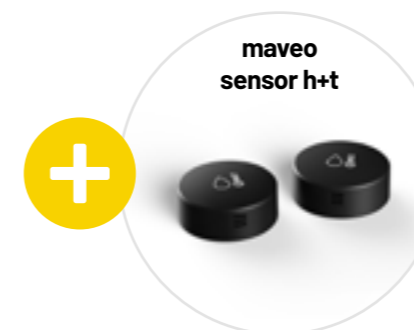

The products

maveo scanner – transform your garage into a package station

With the maveo scanner starter bundle for Marantec door openers, you transform your garage into a secure drop-off point for your online orders.

The starter bundle includes the maveo box, the maveo stick plus the maveo scanner –

you are equipped to transform your garage into your personal parcel station. You also need: a free socket, Wi-Fi in your garage, as well as a smartphone on which you can install the maveo app.

maveo stick for smart control of an additional door

With the maveo stick, you can expand your maveo system to include an additional door, and therefore control additional Marantec openers – without the need for an external power source.