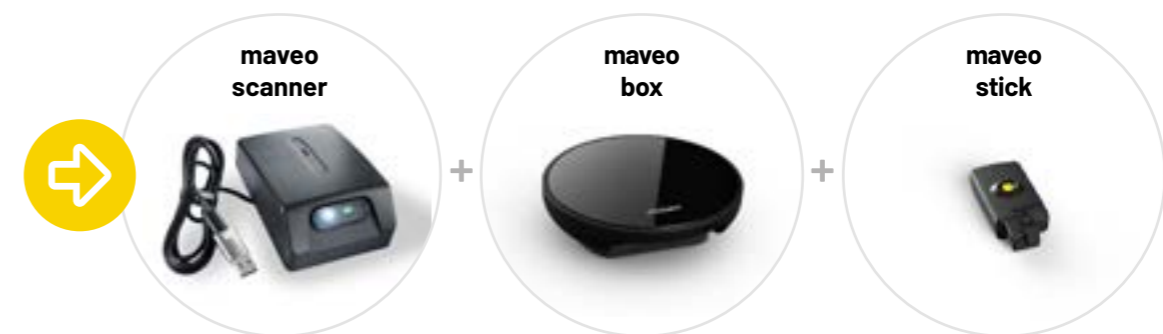

A scanner for secure package drop-offs

Warning: practical! With maveo, the future has already arrived. However you intend to use your garage, maveo helps you. The maveo scanner transforms your garage into a secure drop-off point for packages.

Dropping off your packages is now this easy: Enter the tracking number into the maveo app. The courier or parcel carrier scans the delivery using the maveo scanner. The garage door opens, your package can be dropped off, and the door automatically closes again after a few seconds. And the best thing: In the maveo app you

can see when the scanner was used and therefore when your package was delivered.

The maveo scanner can not only scan packages: It also reads barcodes and QR codes meeting industrial standards. It can therefore also be used for convenient, secure access solutions.

The products

maveo scanner – transform your garage into a package station

With the maveo scanner starter bundle for Marantec door openers, you transform your garage into a secure drop-off point for your online orders.

The starter bundle includes the maveo box, the maveo stick plus the maveo scanner –

you are equipped to transform your garage into your personal parcel station. You also need: a free socket, Wi-Fi in your garage, as well as a smartphone on which you can install the maveo app.

maveo stick for smart control of an additional door

With the maveo stick, you can expand your maveo system to include an additional door, and therefore control additional Marantec openers – without the need for an external power source.